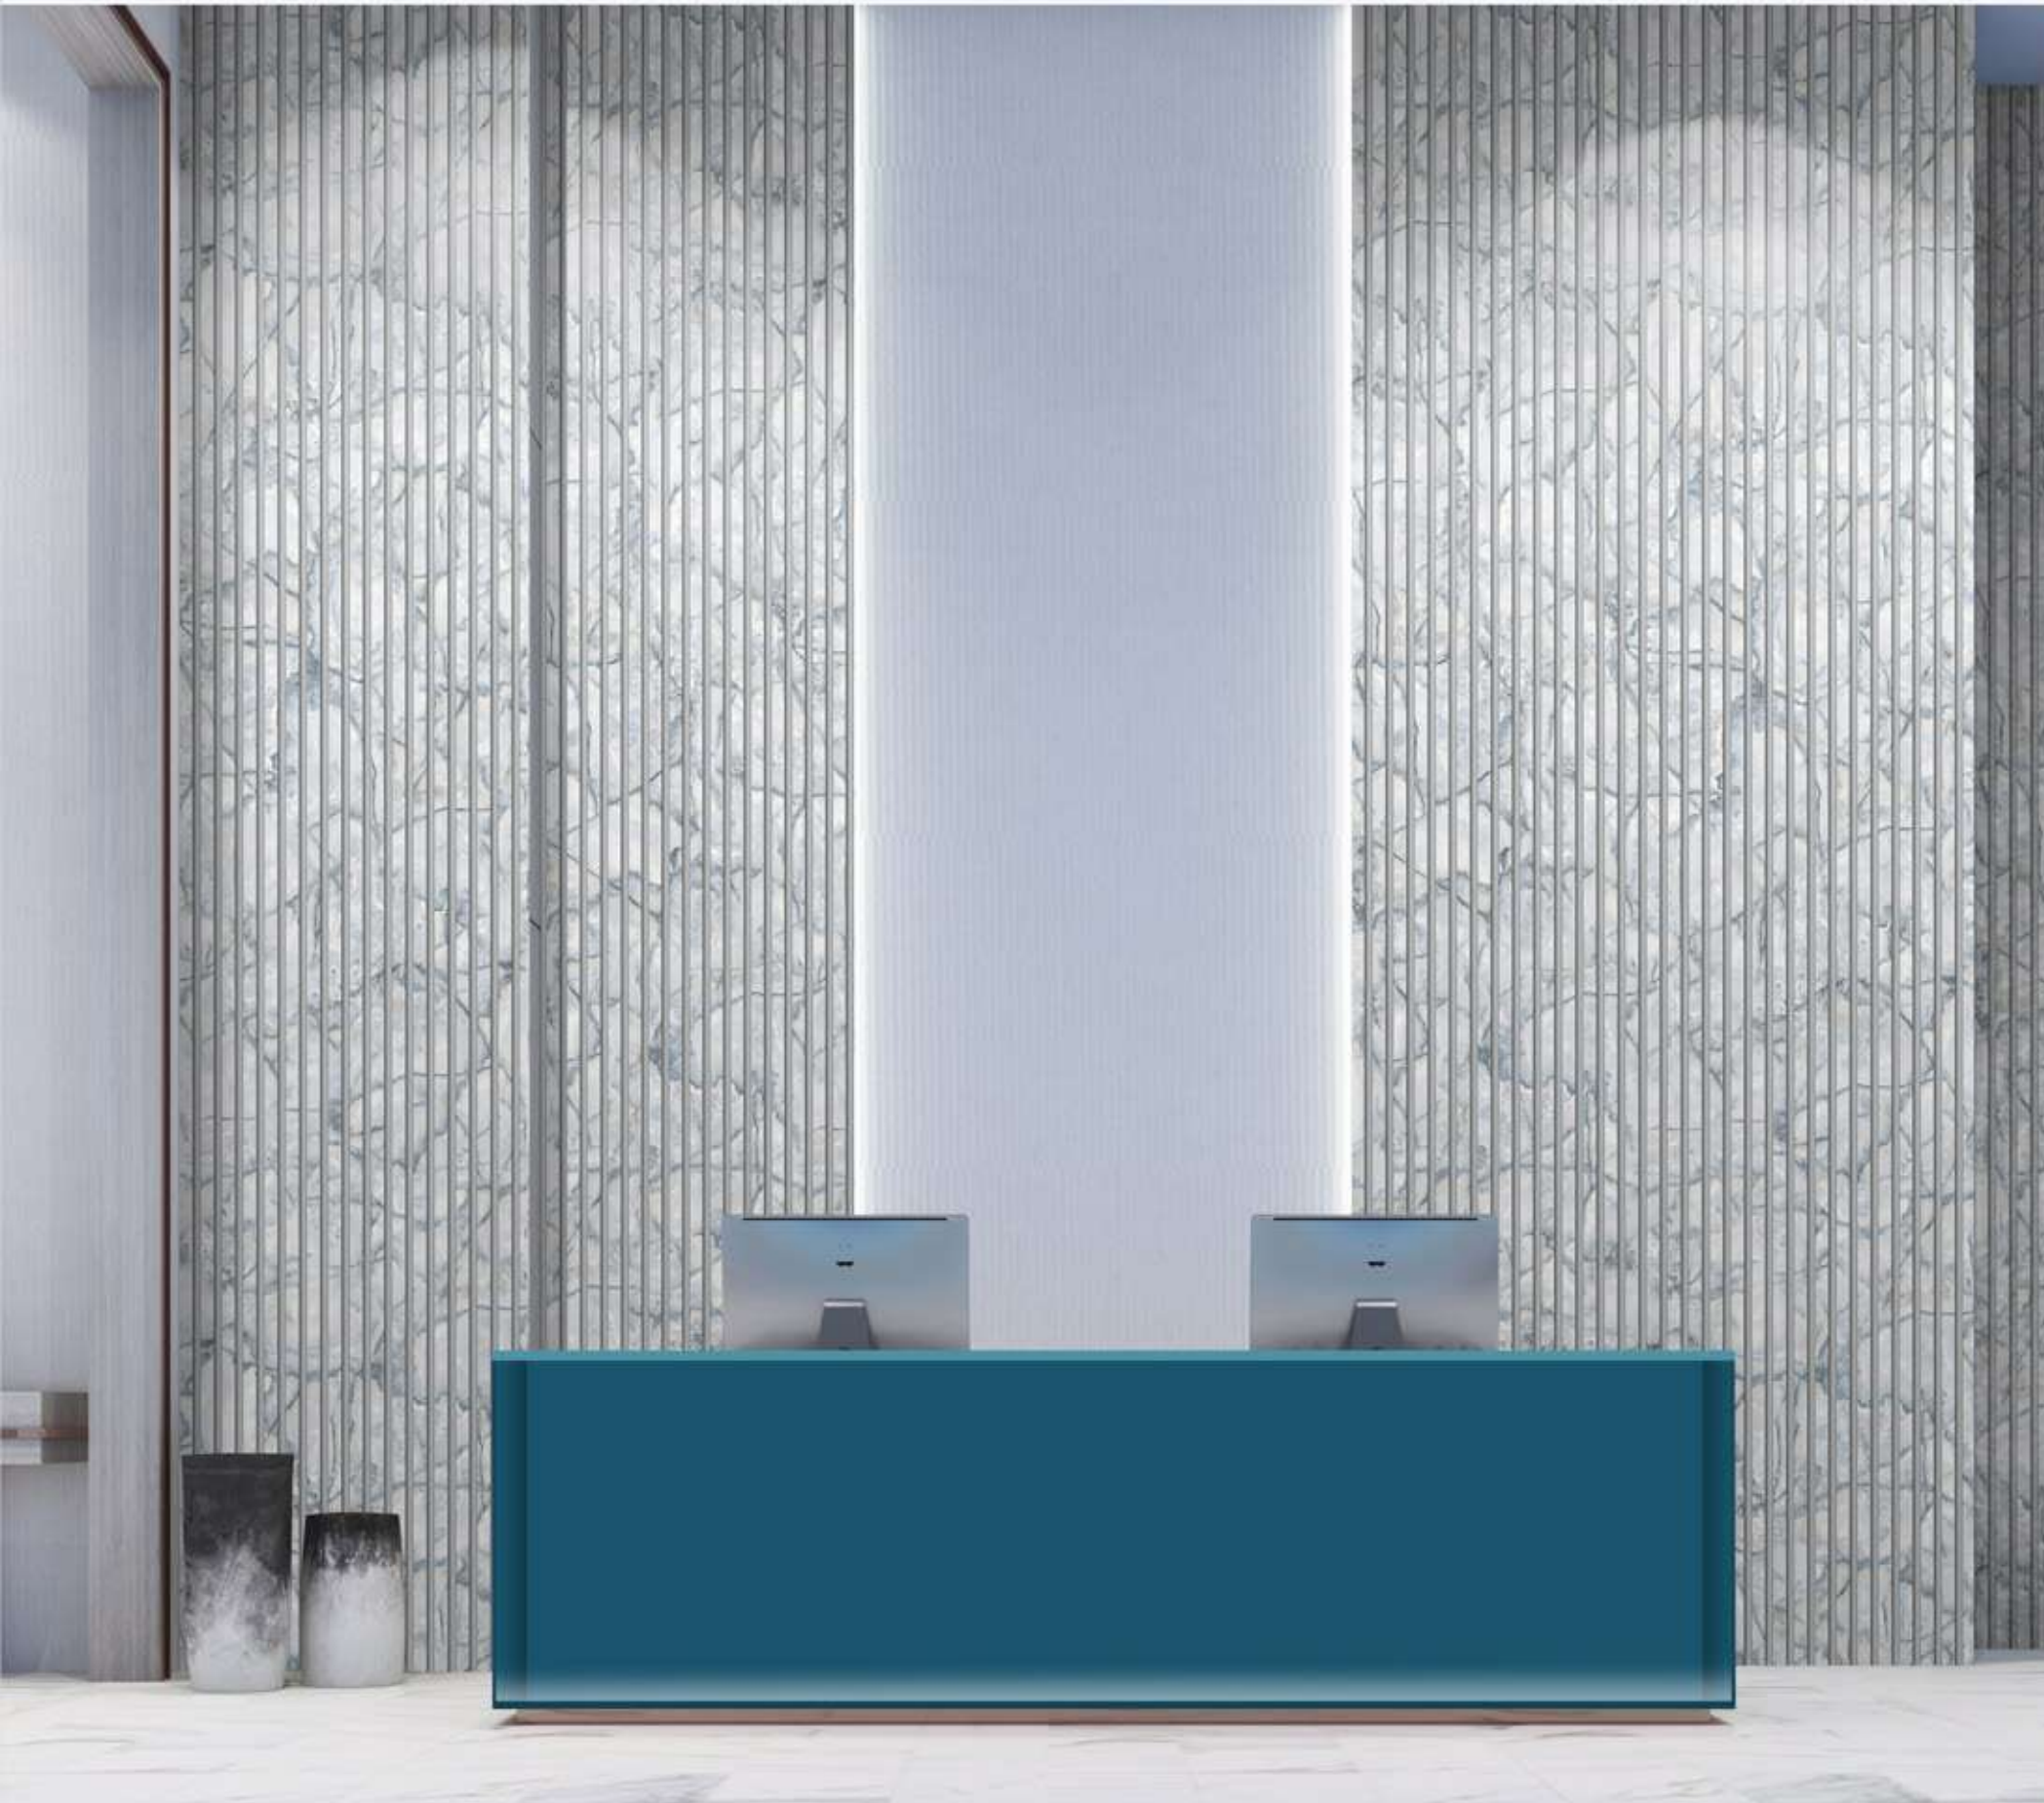

Glam
Spectacular

Give way to innovative norms of revolutionary designs that create a dazzle of its own.