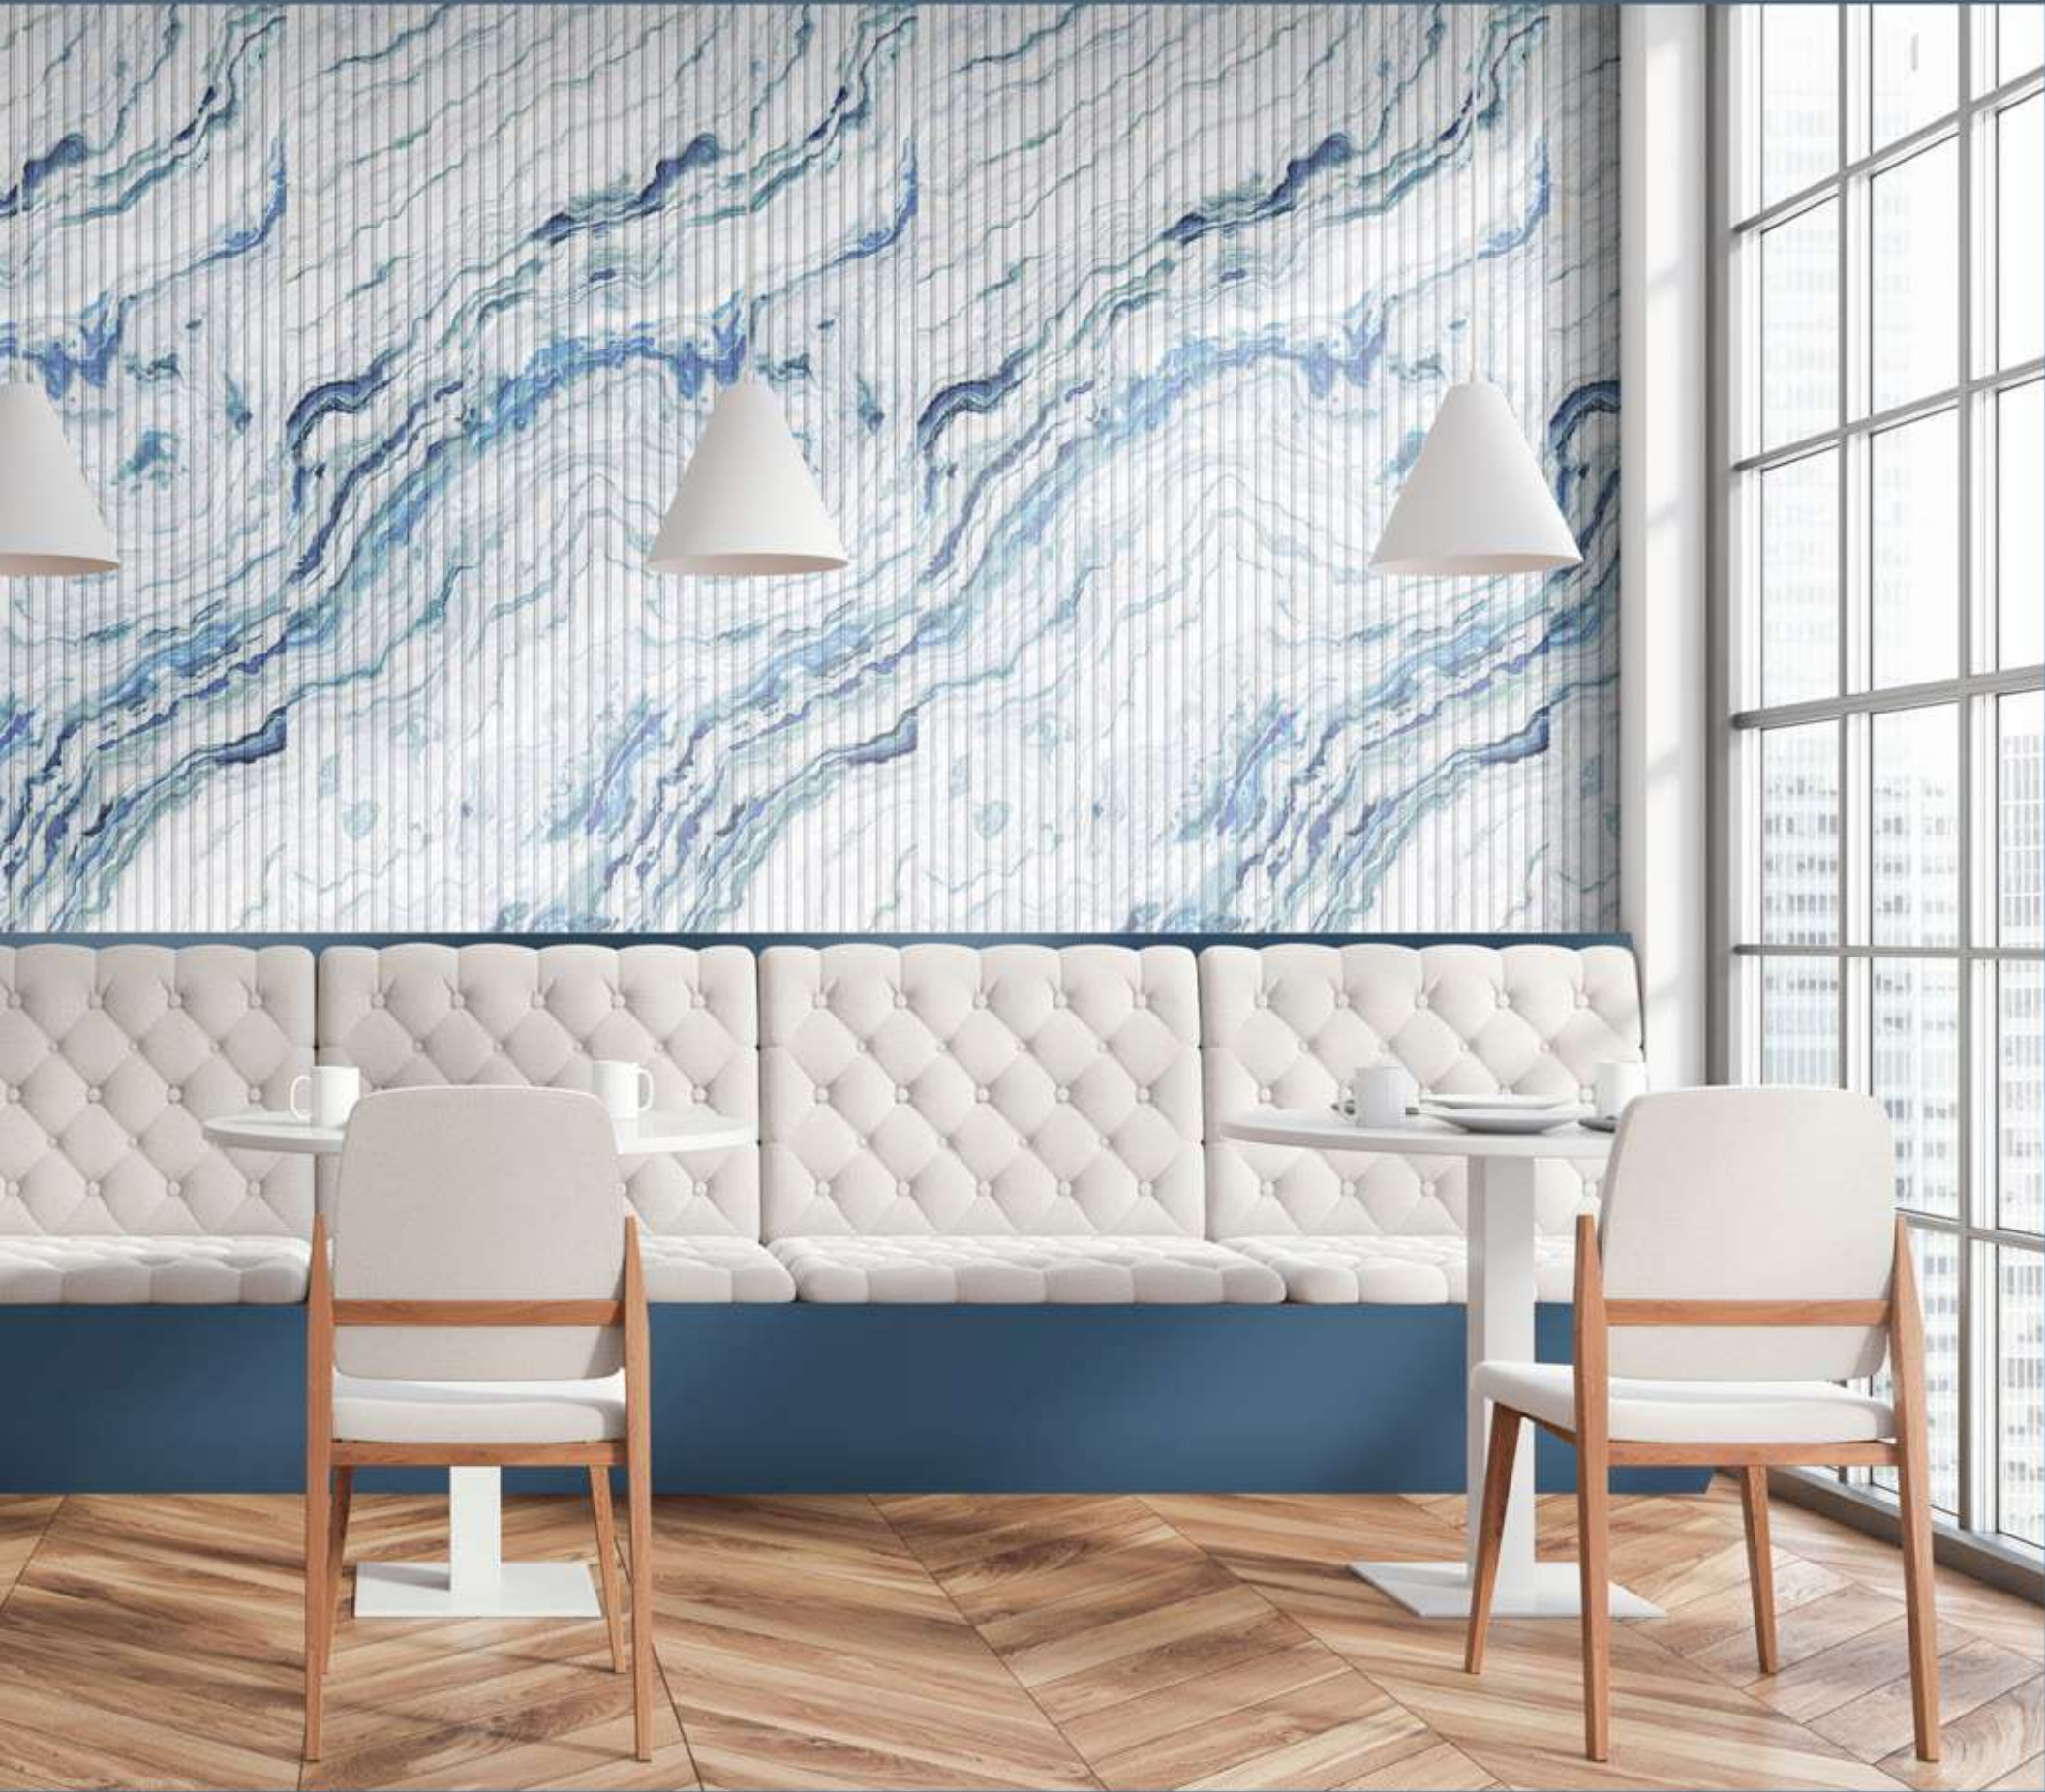

LARGER VIEW

Glam Spectacular
Give way to innovative norms of revolutionary designs that create a dazzle of its own.

FULL SHEET VIEW

DG-627 | A-155
FINISH: SILKY MATT

8095 | A-155
Burberry Blue

4051 | A-155
JET BLACK